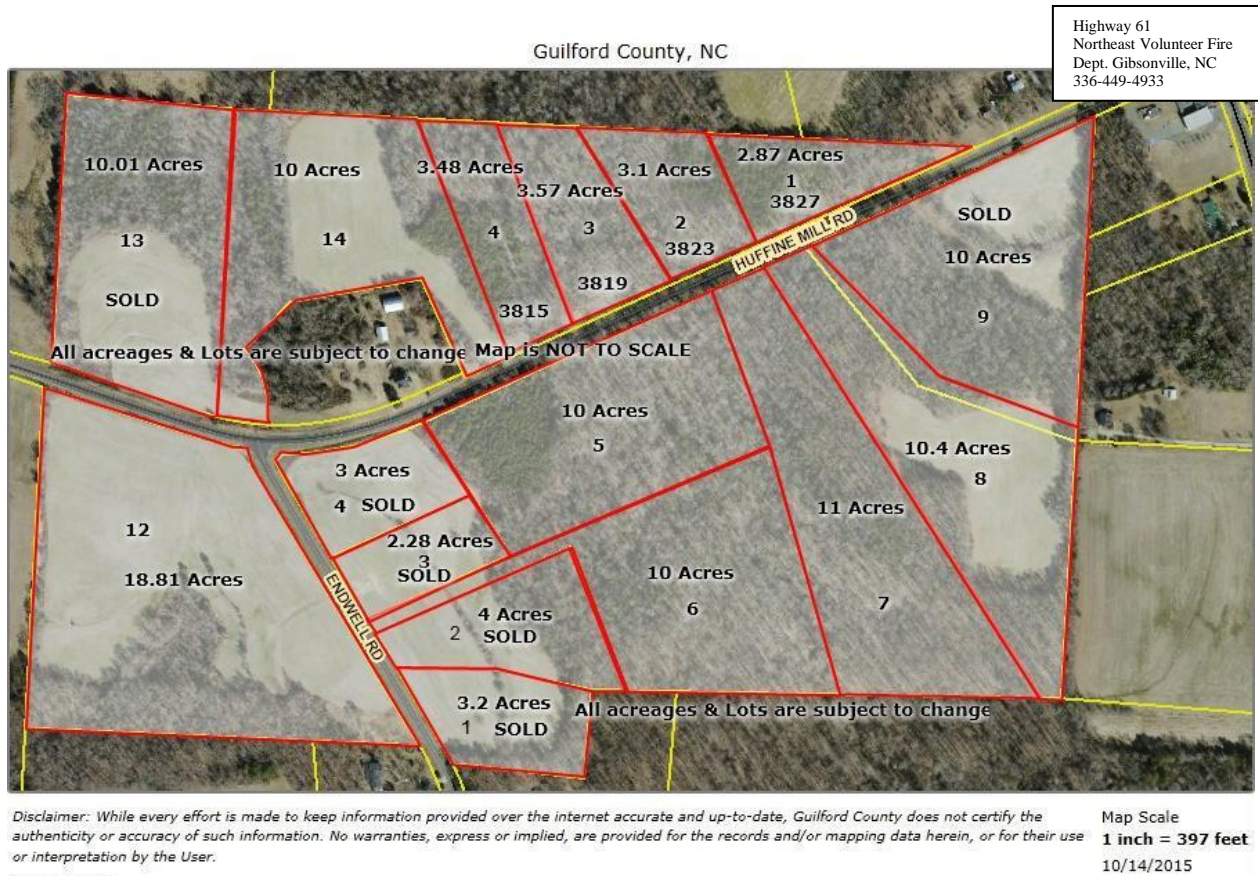

# APPLE FARM ACRES

Tract 8, 10.4 acres

Washington Township, Guilford County,

Ullery Family Farm

3830 Huffine Mill Rd.

Gibsonville, NC 27249

Tax Parcel 0126597 Deed Book 7056, Page 233

Joseph G. Stutts Surveyor

<http://www.allentate.com/~p2493877p~14-Huffine-Mill-Road-Gibsonville-NC-27249-Apple-Farm-Acres>